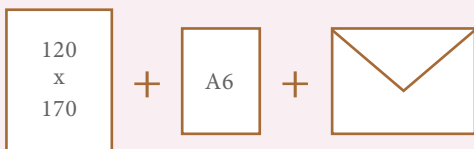

TRADITIONAL SUITE INVITATION + A6 CARD + ENVELOPES

Printed single side on 300 or 450gsm Cotton

POPULAR